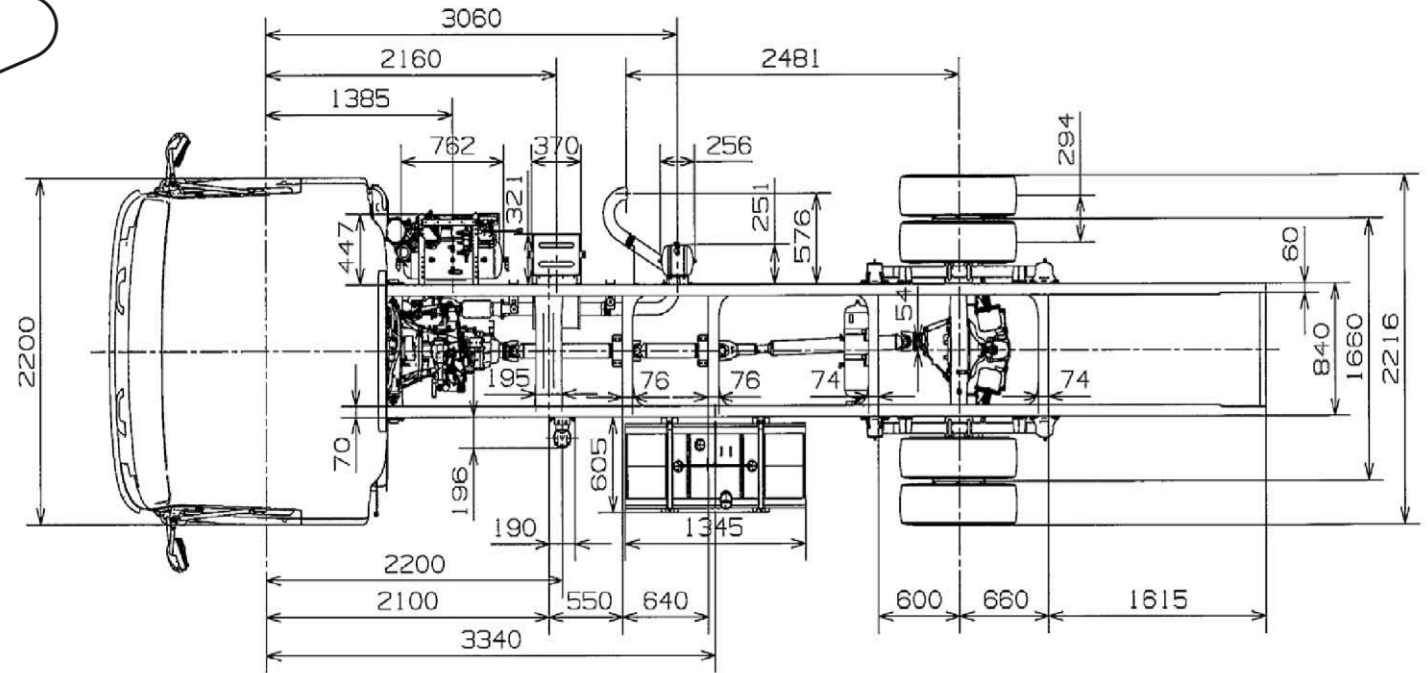

FSR-800

CHASSIS CAB DRAWINGS

HH - REAR GROUND CLEARANCE
200 mm

EH - CHASSIS REAR END HEIGHT
895 mm

www.isuzu.co.za  

ISUZU
With you, for the long run