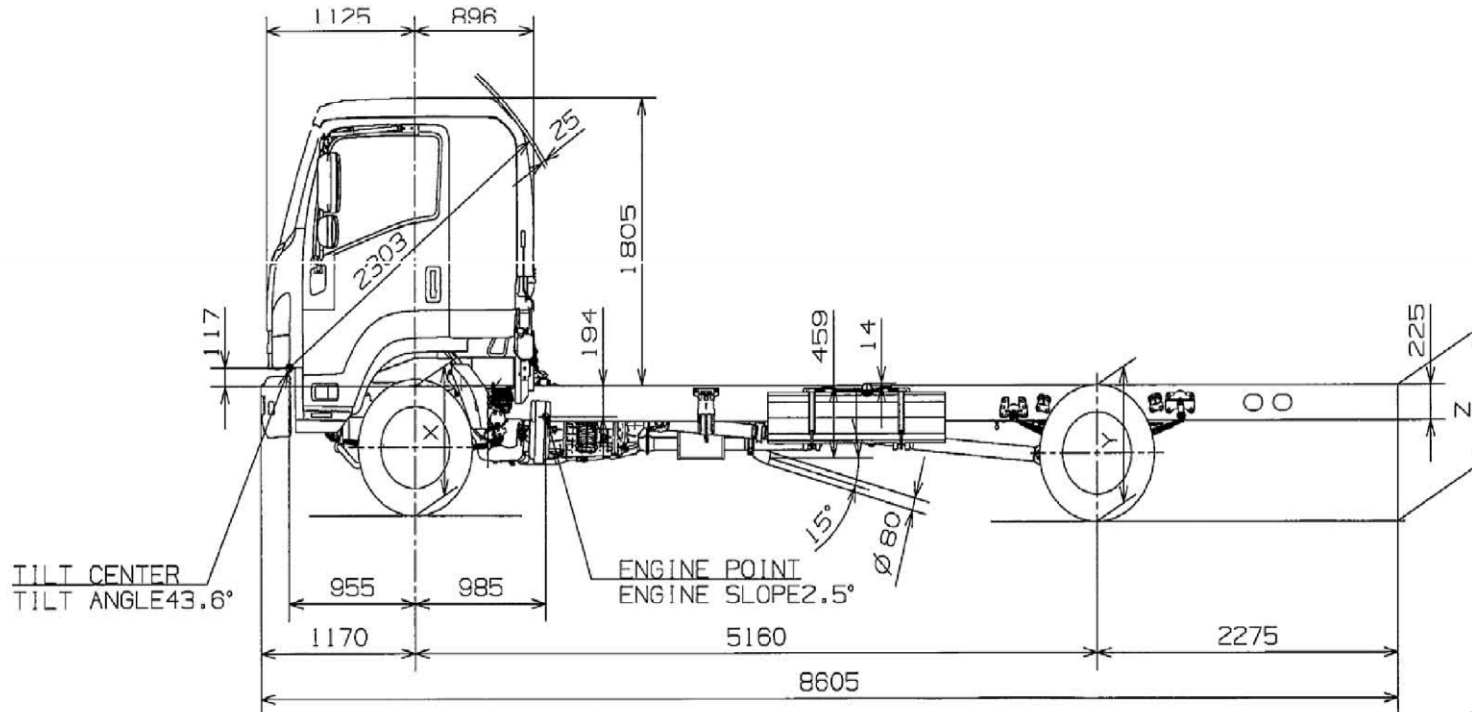

FSR-800

CHASSIS CAB DRAWINGS

HH - REAR GROUND CLEARANCE
200 mm

EH - CHASSIS REAR END HEIGHT
895 mm

www.isuzu.co.za  

ISUZU
With you, for the long run