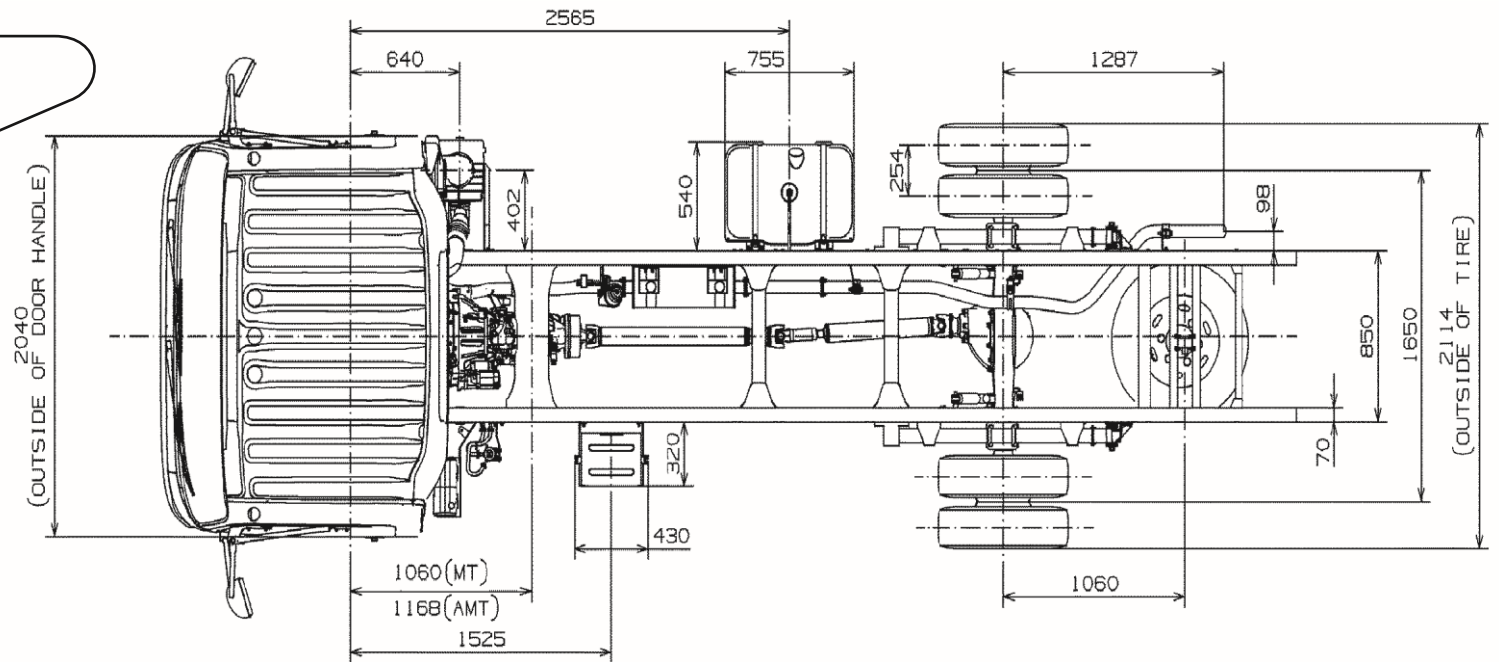

NPR-400

CHASSIS CAB

DRAWINGS

HH – REAR GROUND CLEARANCE

210mm

EH – CHASSIS REAR END HEIGHT

770mm

www.isuzu.co.za f t