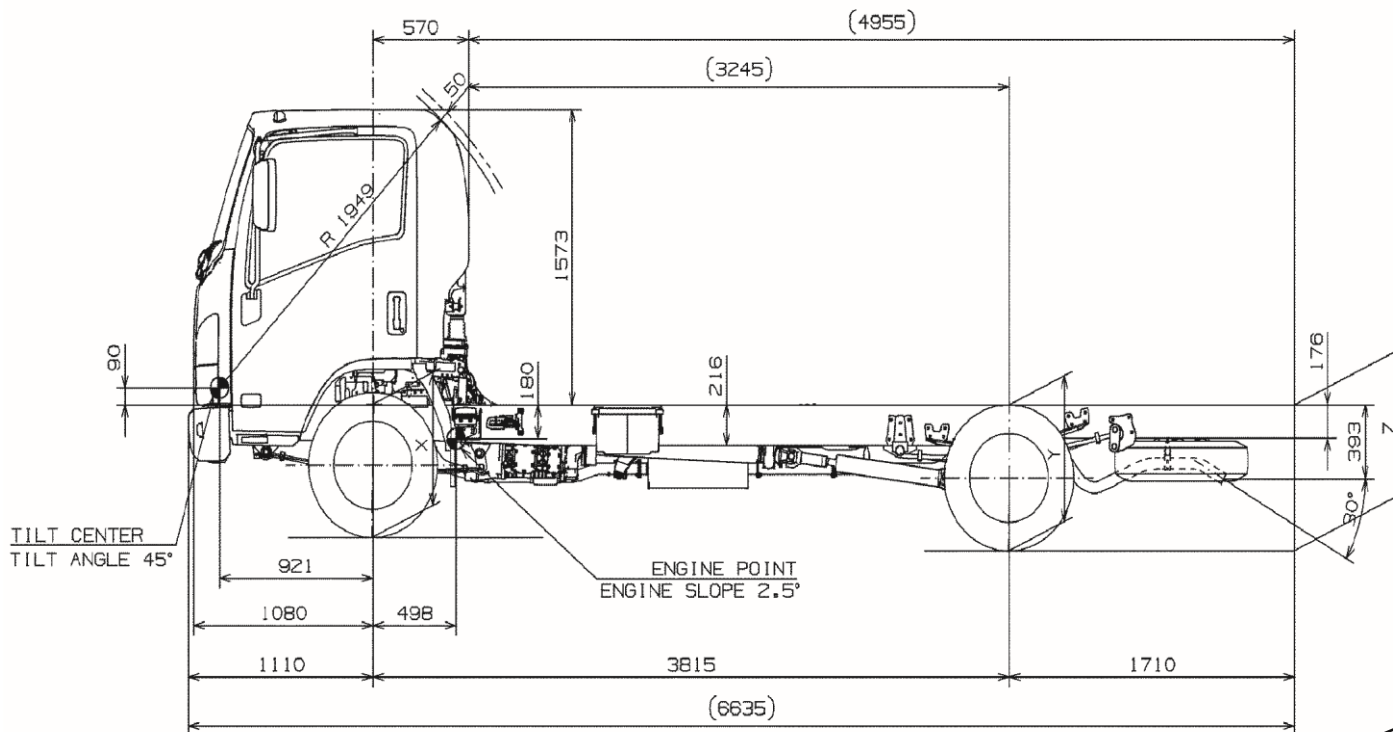

NPR-400

CHASSIS CAB

DRAWINGS

HH – REAR GROUND CLEARANCE

210mm

EH – CHASSIS REAR END HEIGHT

770mm

www.isuzu.co.za f t