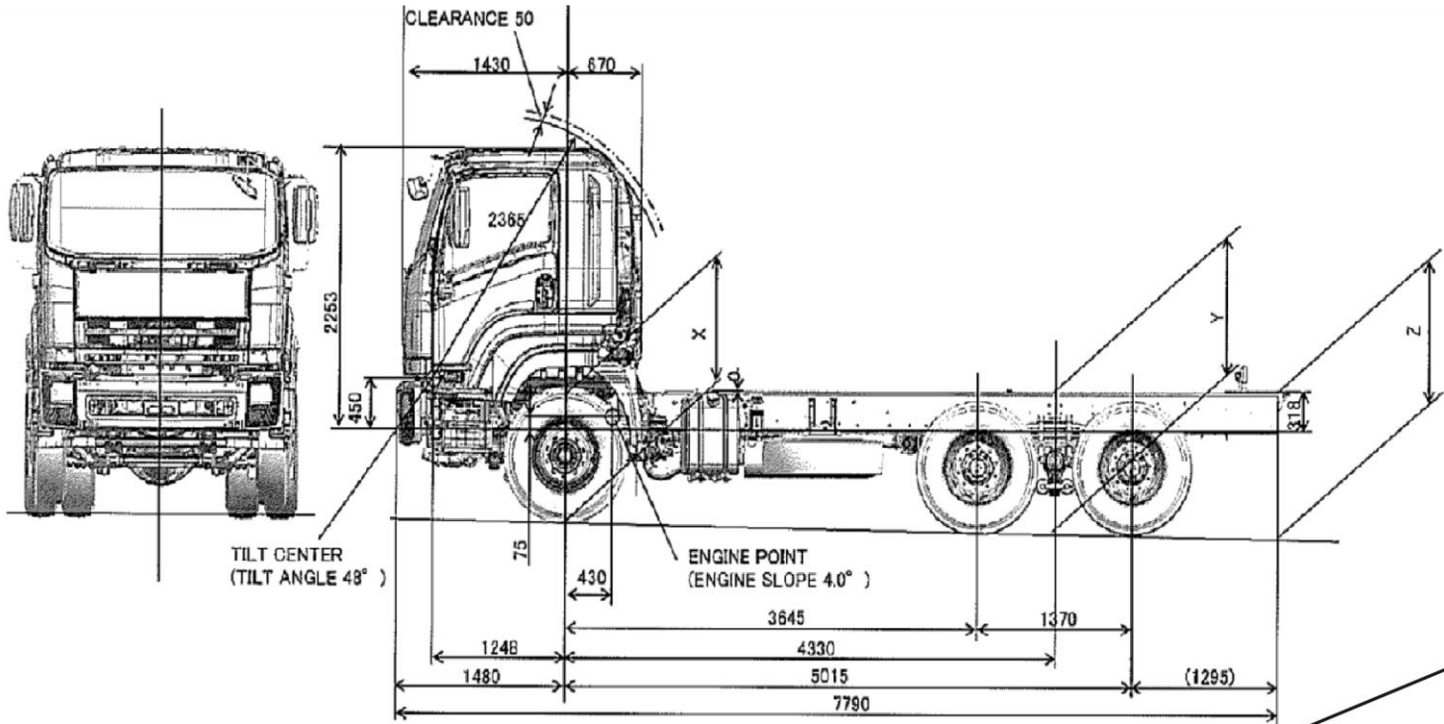

FX2-26/360 MIXER

CHASSIS CAB DRAWINGS

HH – REAR GROUND CLEARANCE
265mm

EH – CHASSIS REAR END HEIGHT
1170 mm

www.isuzu.co.za  

ISUZU

With you, for the long run