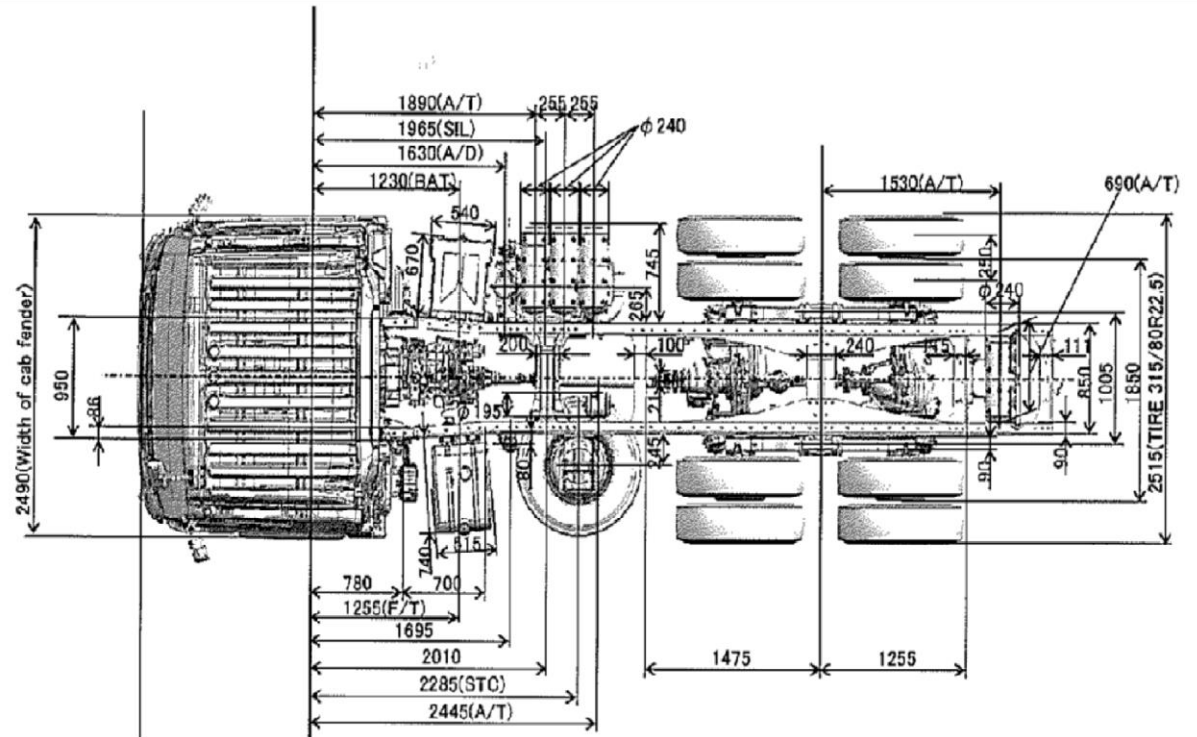

FX2-26/360 MIXER

CHASSIS CAB DRAWINGS

HH – REAR GROUND CLEARANCE
265mm

EH – CHASSIS REAR END HEIGHT
1170 mm

www.isuzu.co.za  

ISUZU

With you, for the long run