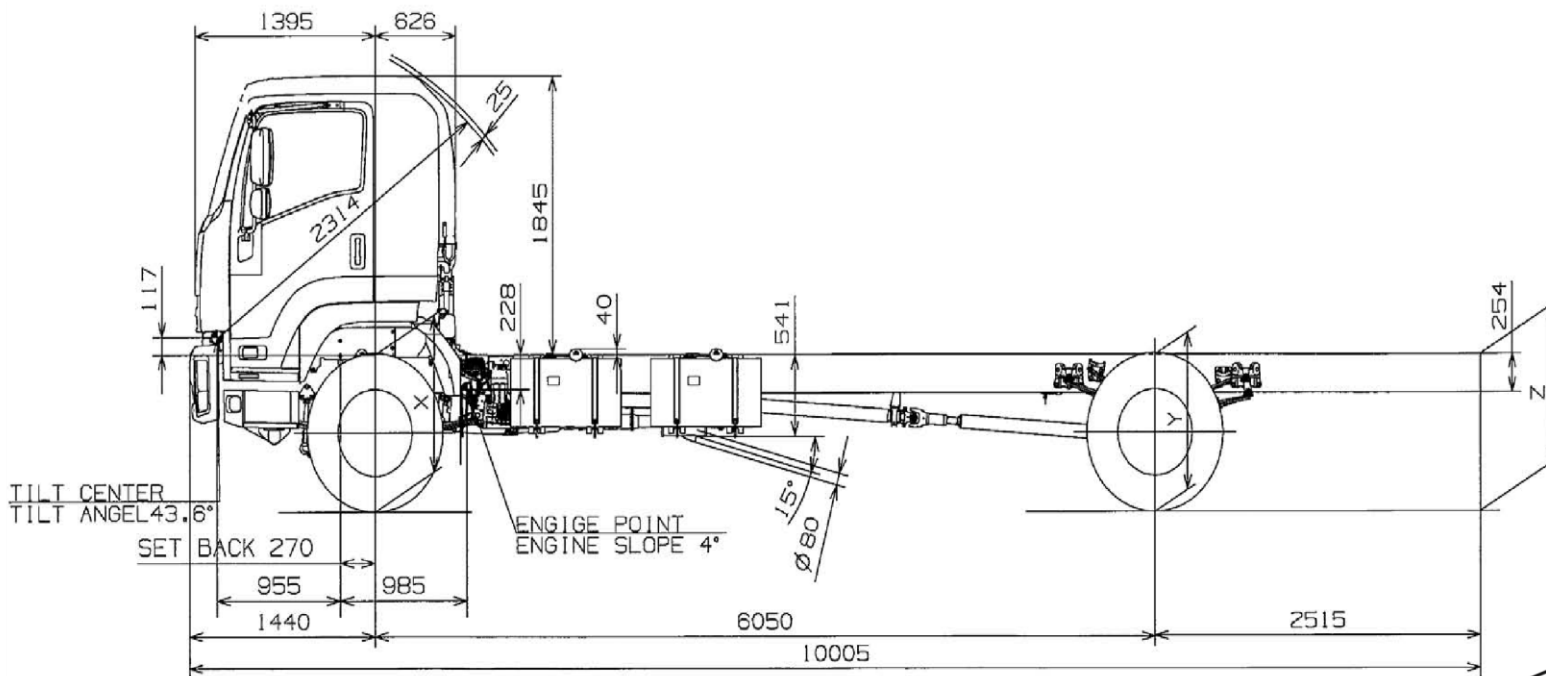

FTR-850 LWB

CHASSIS CAB DRAWINGS

HH – REAR GROUND CLEARANCE
260 mm

EH – CHASSIS REAR END HEIGHT
1050 mm

www.isuzu.co.za  

ISUZU

With you, for the long run