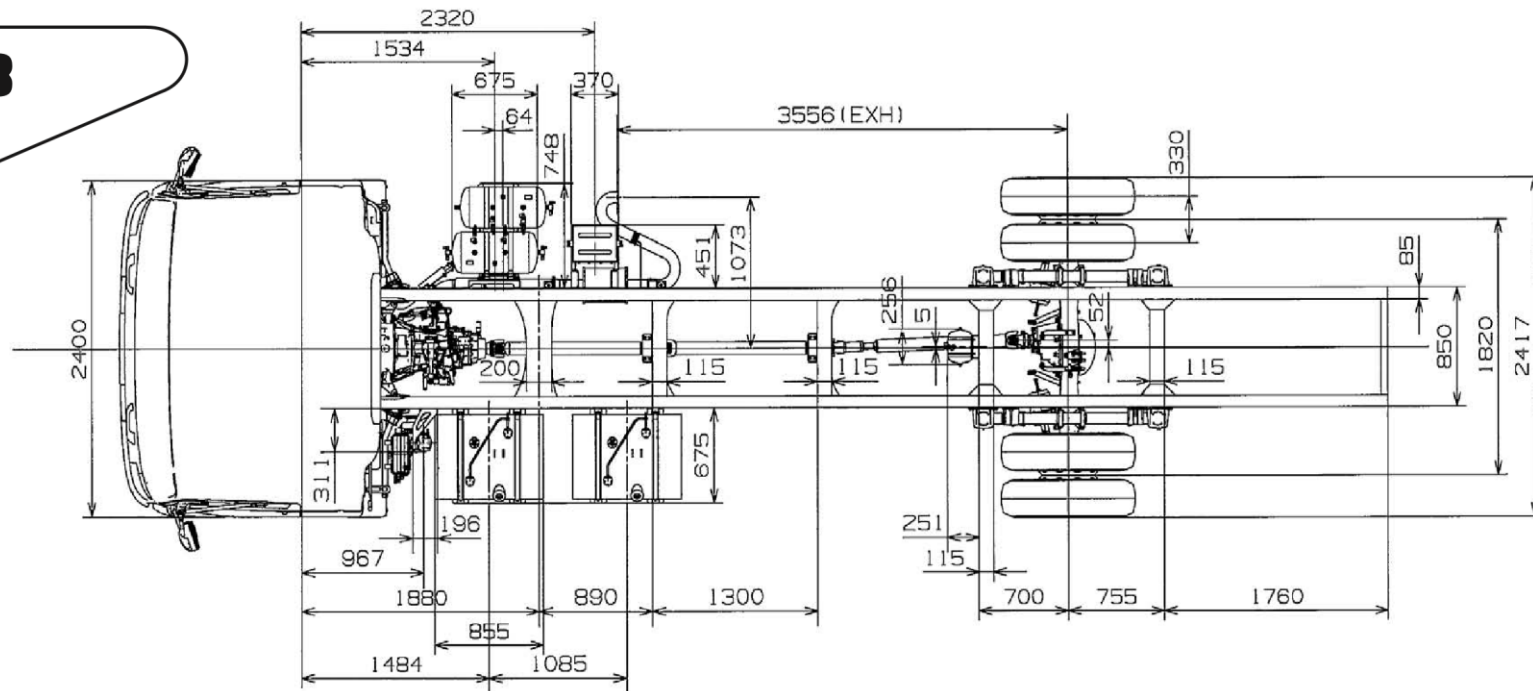

FTR-850 LWB

CHASSIS CAB DRAWINGS

HH – REAR GROUND CLEARANCE
260 mm

EH – CHASSIS REAR END HEIGHT
1050 mm

www.isuzu.co.za  

ISUZU

With you, for the long run