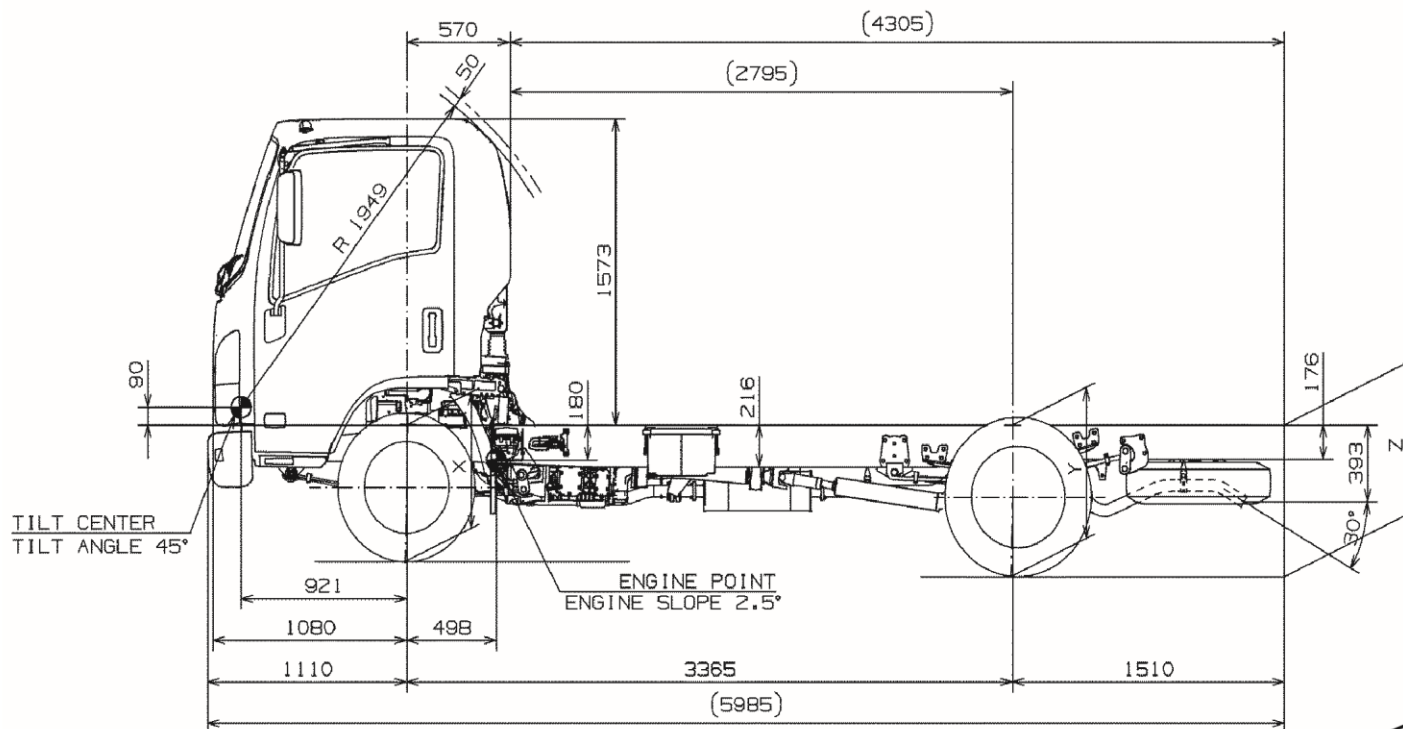

NQR-500 SWB

CHASSIS CAB DRAWINGS

HH – REAR GROUND CLEARANCE
180 mm

EH – CHASSIS REAR END HEIGHT
830 mm

www.isuzu.co.za  

ISUZU

With you, for the long run