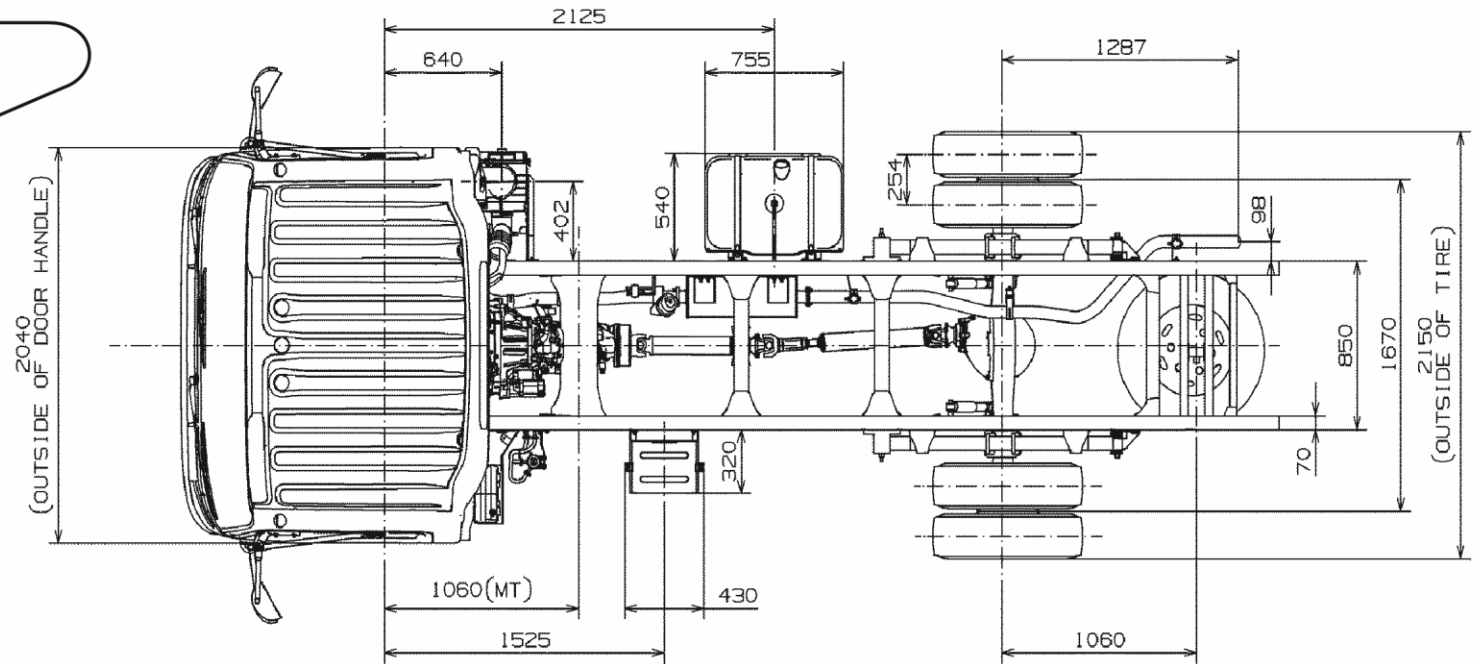

NQR-500 SWB

CHASSIS CAB DRAWINGS

HH – REAR GROUND CLEARANCE
180 mm

EH – CHASSIS REAR END HEIGHT
830 mm

www.isuzu.co.za  

ISUZU

With you, for the long run