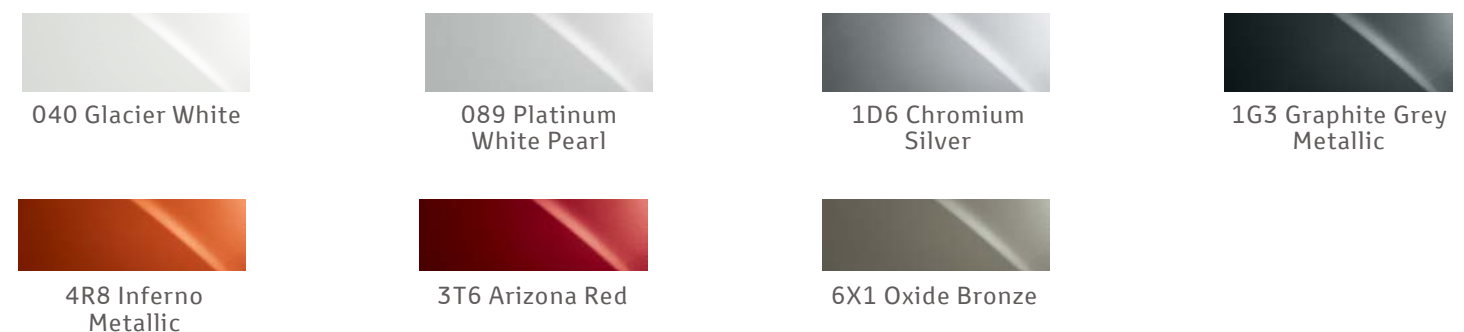

EXTERIOR COLOURS:

TOYOTA FINANCIAL SERVICES

There is no 'one-size-fits-all' when it comes to vehicle finance and insurance, there is only you. With fast, flexible and convenient services we will structure the perfect Hilux deal for you. At Toyota Financial Services, we believe that purchasing your Toyota should be as enjoyable as driving it. Toyota Financial Services is the fast, flexible and convenient means of financing your Hilux. We have created a range of financial products that suit both private and business customers, easily accessible through your local Toyota dealer. We take the hassle out of arranging finance. Toyota Financial Services (South Africa) Ltd is an authorised Financial Services (FSP No. 7454) and Registered Credit Provider (NCRCP62). For comprehensive information about products offered by Toyota Financial Services, visit www.toyota.co.za/payment-options/toyota-financial-services

DISCLAIMER: The information contained in this Leaflet is provided as is and without any warranties of any kind, whether expressed or implied, including but not limited to, implied warranties of satisfactory quality, fitness for a particular purpose and/or correctness. The contents of this Leaflet are for general information purposes only and do not constitute advice. Toyota Motor Corporation of Japan and Toyota South Africa Motors (Pty) Limited does not represent or warrant that the information and/or specifications contained in this Leaflet are accurate, complete or current and specifically stipulates that certain vehicle details and specifications contained in this Leaflet may differ in available models. Therefore, neither Toyota Motor Corporation of Japan nor Toyota South Africa Motors (Pty) Limited make any warranties or representations regarding the use of the content, details, specifications, or information contained in this Leaflet in terms of their correctness, accuracy, adequacy, usefulness, timeliness, reliability or otherwise, in each case to the fullest extent permitted by law. Please note that claiming of input VAT needs to be verified by customers prior to vehicle purchase as these rulings are subject to SARS interpretation. Toyota South Africa Motors' rights remain reserved.