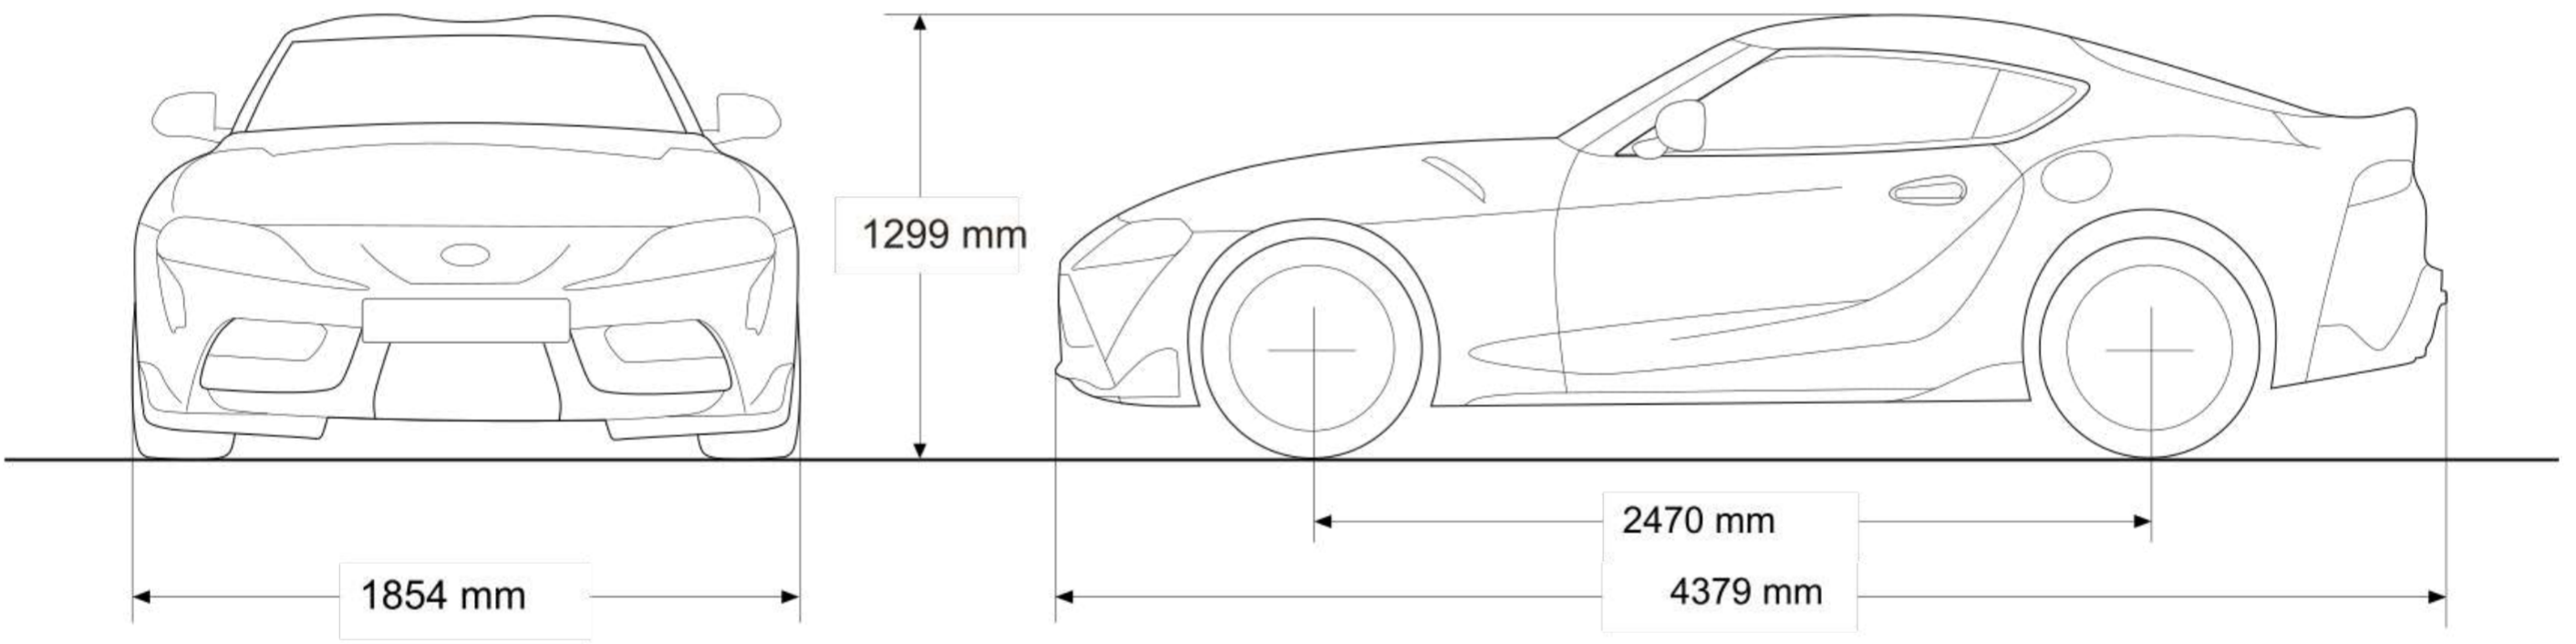

LINE DRAWING