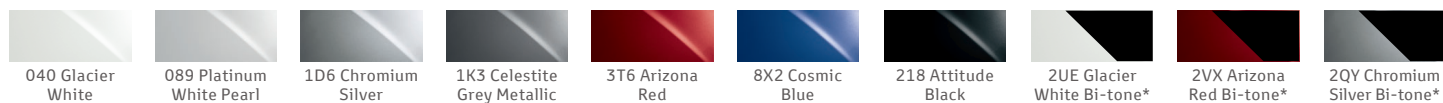

EXTERIOR COLOURS:

*GR-S CVT Only

TOYOTA FINANCIAL SERVICES

There is no 'one-size-fits-all' when it comes to vehicle finance and insurance, there is only you. With fast, flexible and convenient Services we will structure the perfect Corolla Cross deal for you. At Toyota Financial Services, we believe that purchasing your Toyota should be as enjoyable as driving it. Toyota Financial Services is the fast, flexible and convenient means of financing your Corolla Cross. We have created a range of financial products that suit both private and business customers, easily accessible through your local Toyota dealer. We take the hassle out of arranging finance. Toyota Financial Services (South Africa) Ltd is an authorised Financial Services (FSP No. 7454) and Registered Credit Provider (NCRCP62). For comprehensive information about products offered by Toyota Financial Services, visit www.toyota.co.za/toyota-finance

DISCLAIMER: The information contained in this brochure is provided as is and without any warranties of any kind, whether expressed or implied, including but not limited to, implied warranties of satisfactory quality, fitness for a particular purpose and/or correctness. The contents of this brochure are for general information purposes only and do not constitute advice. Toyota Motor Corporation of Japan and Toyota South Africa Motors (Pty) Limited does not represent or warrant that the information and/or specifications contained in this brochure are accurate, complete or current and specifically stipulates that certain vehicle details and specifications contained in this brochure may differ in available models. Therefore, neither Toyota Motor Corporation of Japan nor Toyota South Africa Motors (Pty) Limited make any warranties or representations regarding the use of the content, details, specifications, or information contained in this brochure in terms of their correctness, accuracy, adequacy, usefulness, timeliness, reliability or otherwise, in each case to the fullest extent permitted by law. Please note that claiming of input VAT needs to be verified by customers prior to vehicle purchase as these rulings are subject to SARS interpretation. Toyota South Africa Motors' rights remain reserved.