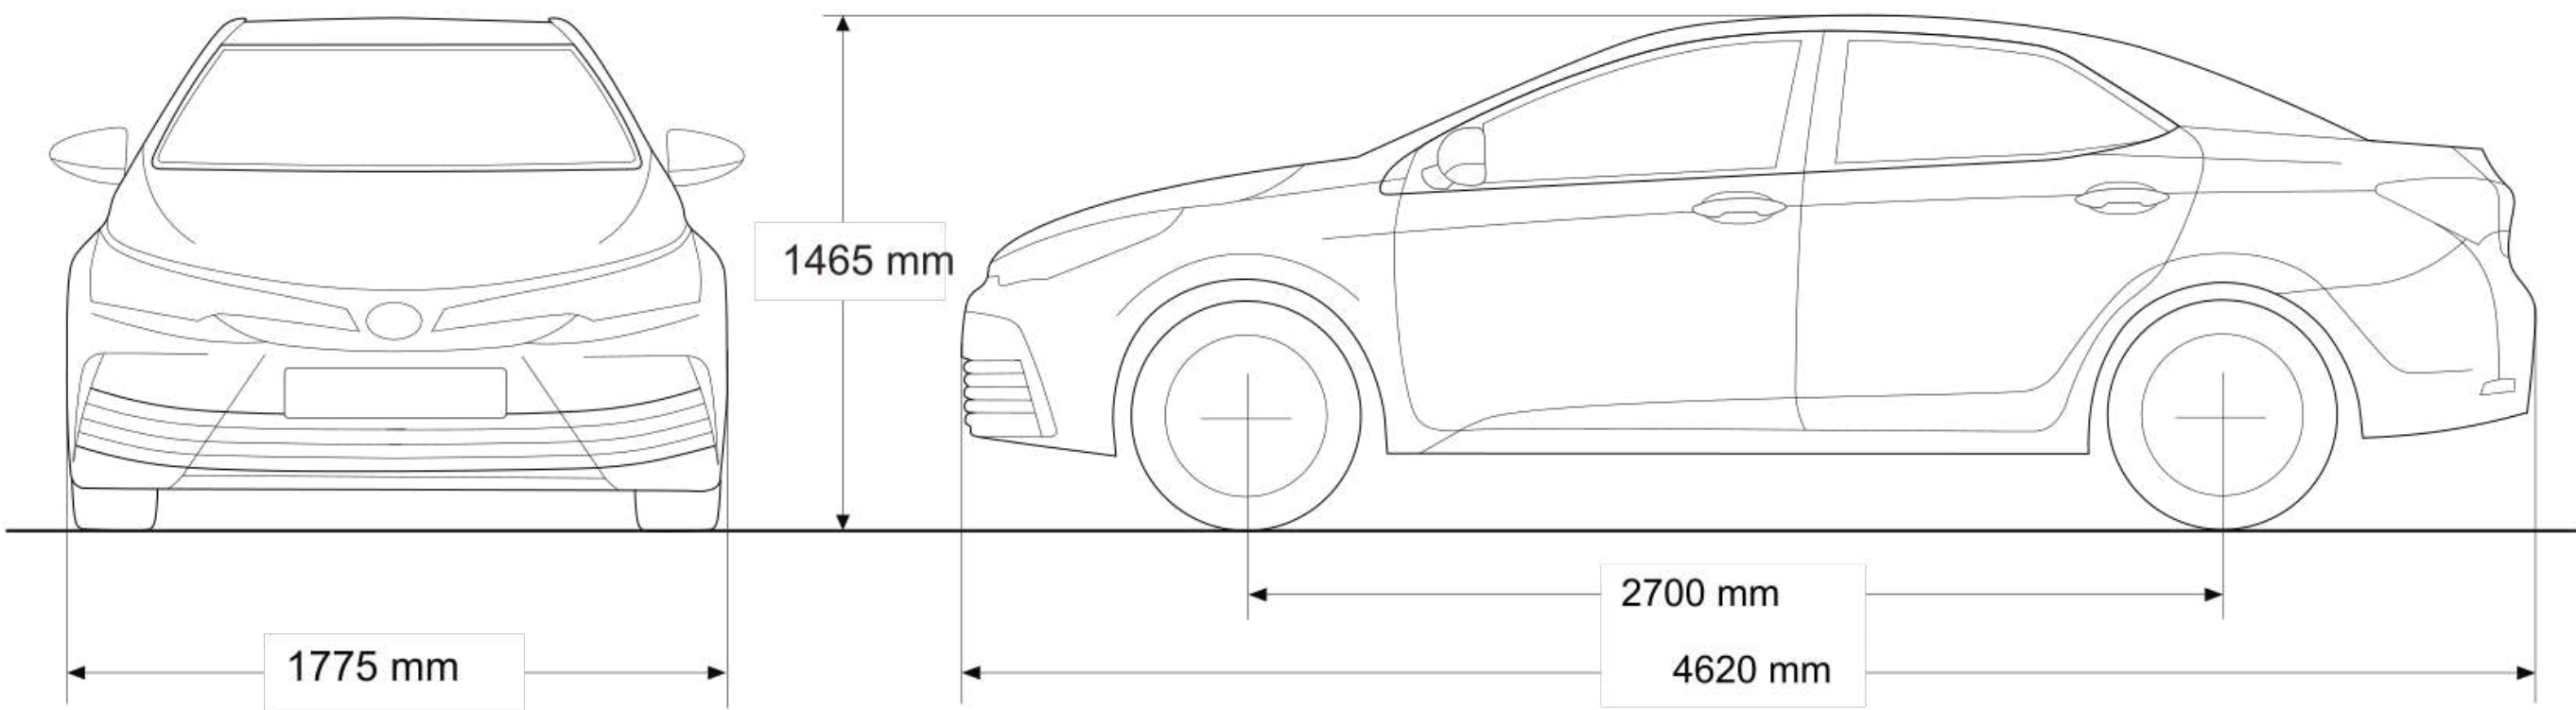

SPECIFICATIONS

LINE DRAWING