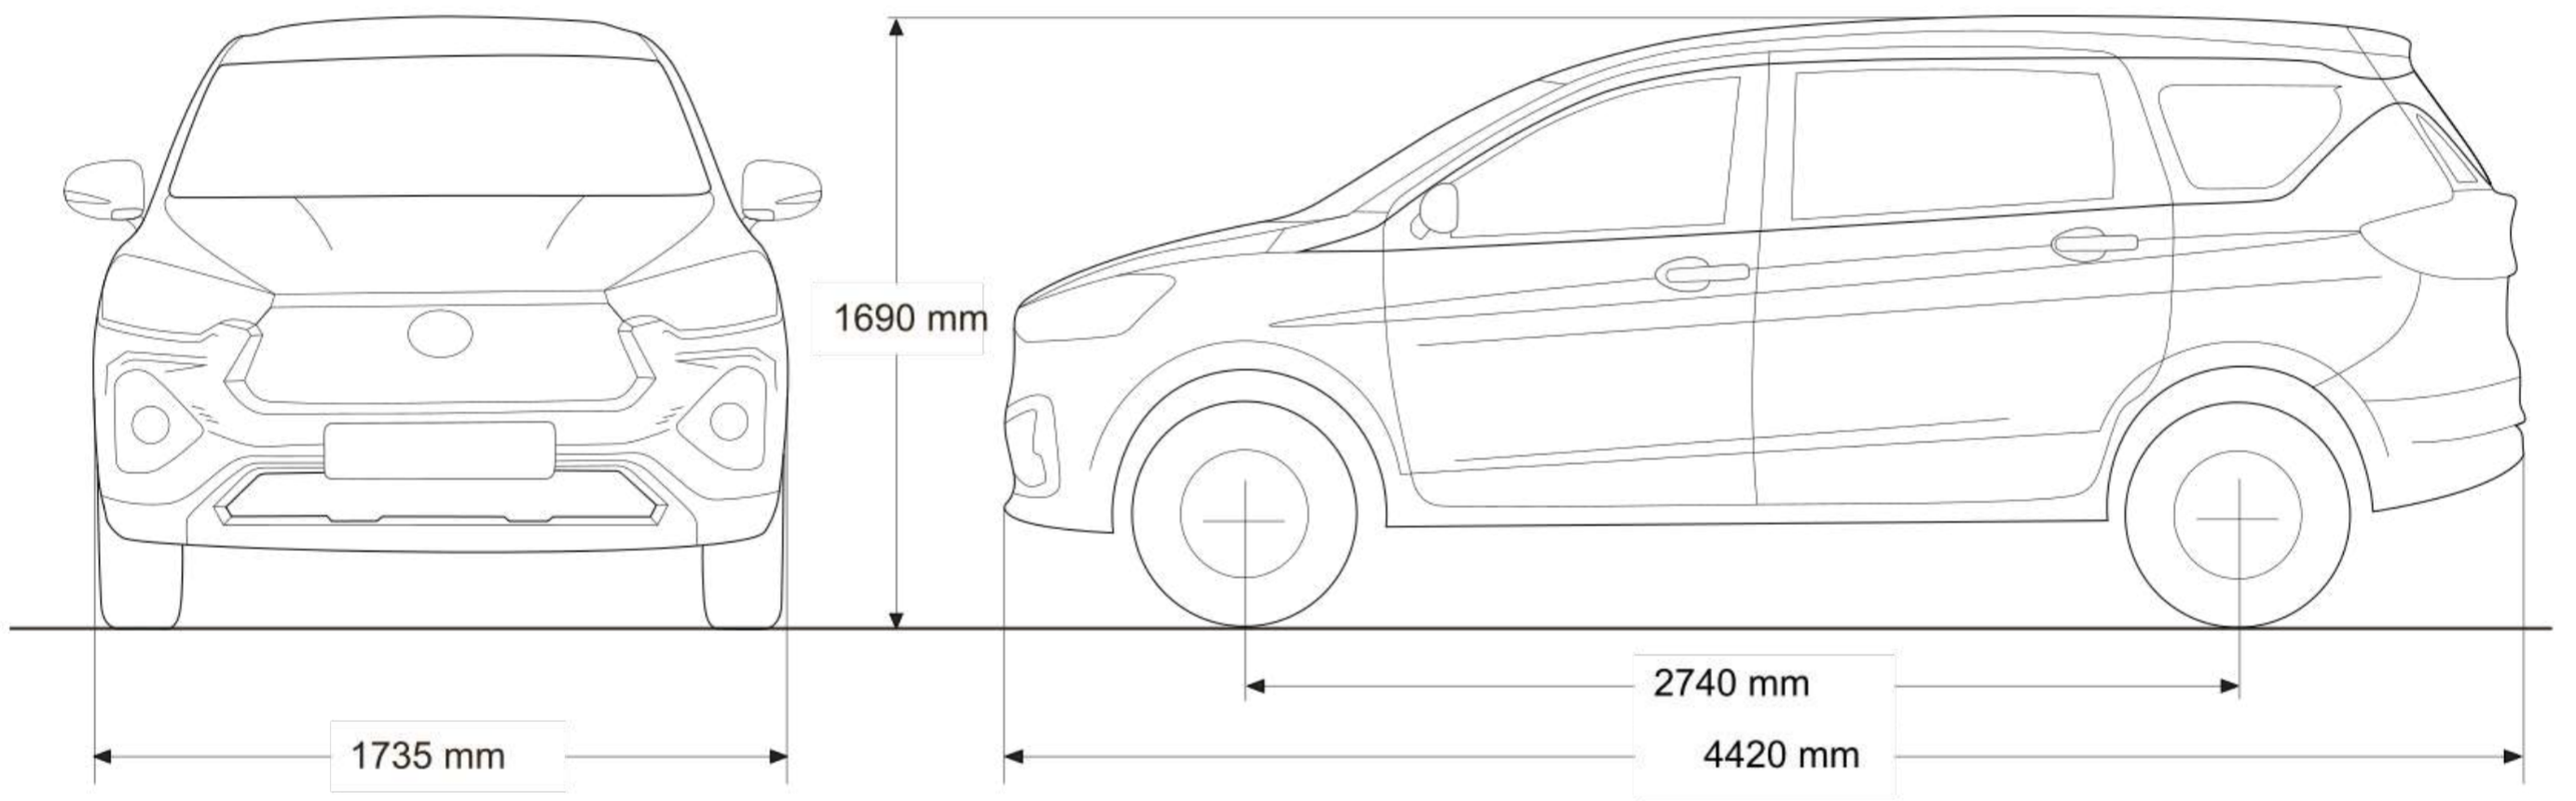

LINE DRAWING